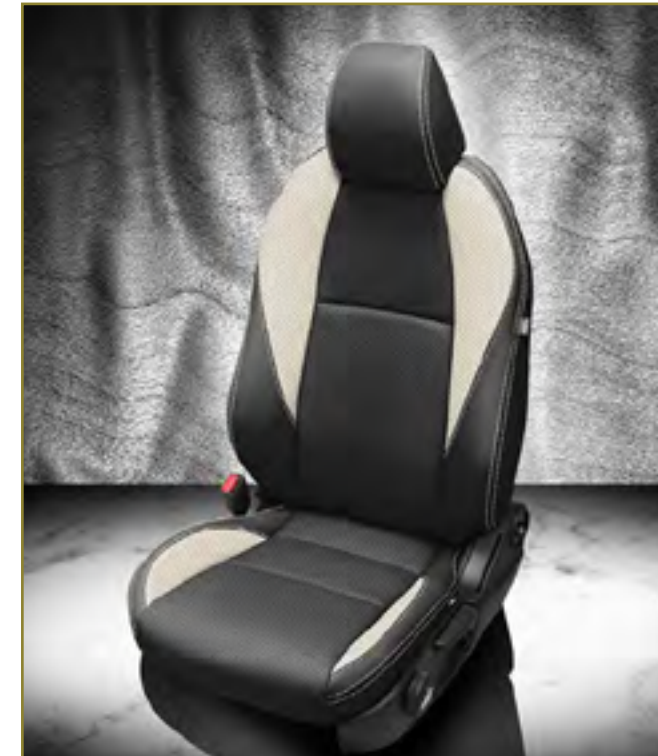

VIS CODE: K2558-100
Black wrap, perf body, Pearl perf wings, Pearl contrast all stitch