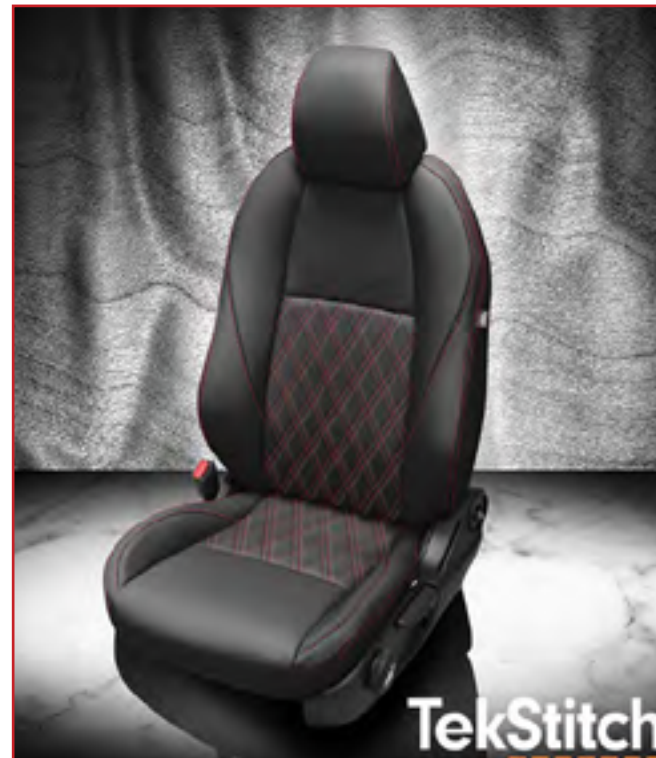

VIS CODE: K2549-100
Black wrap, Red contrast all stitch, TekStitch Double
Diamond Insert Red TekColor