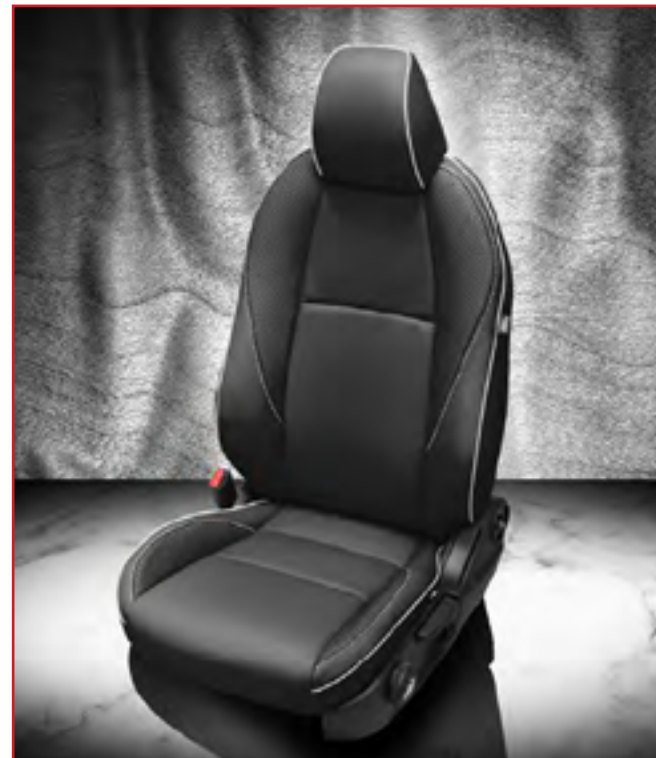

VIS CODE: K2251-100
Black wrap, perf wings, Pearl contrast all stitch, Pearl piping