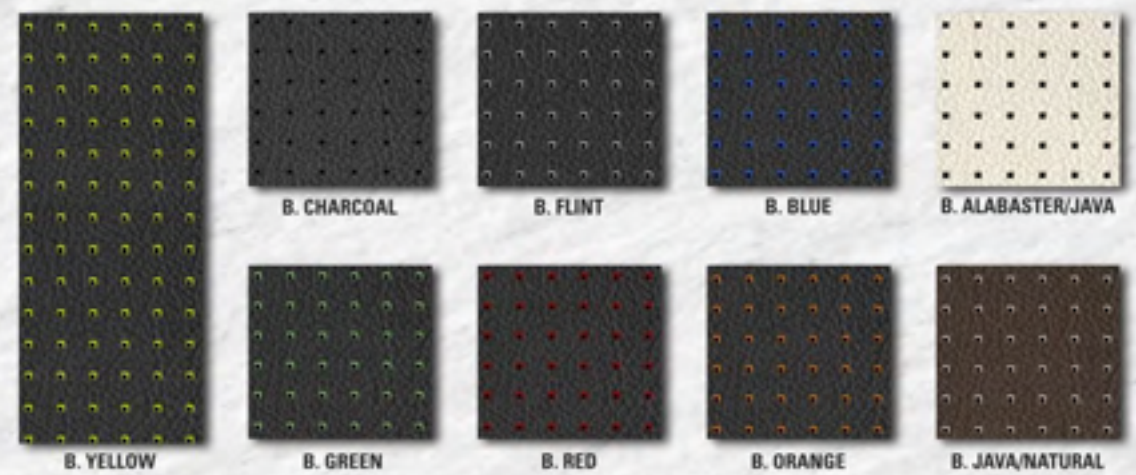

Barracuda
 SQUARE PERFORATED DUO-TONE LEATHER

>dc400

INTÉRIEURS EN CUIR

CUSTOM EMBROIDERY
\$400 (PER PAIR)

DOUBLE DIAMOND
STITCH

SINGLE DIAMOND
STITCH

BARRACUDA
PERFORATED DUO-TONE >dc400

6TH MIDDLE SUV SEAT 100
PERFORATION 100
2 TONE COLOR 100
PIPING 100
COLOR STITCH 100
DIAMOND STITCH 400